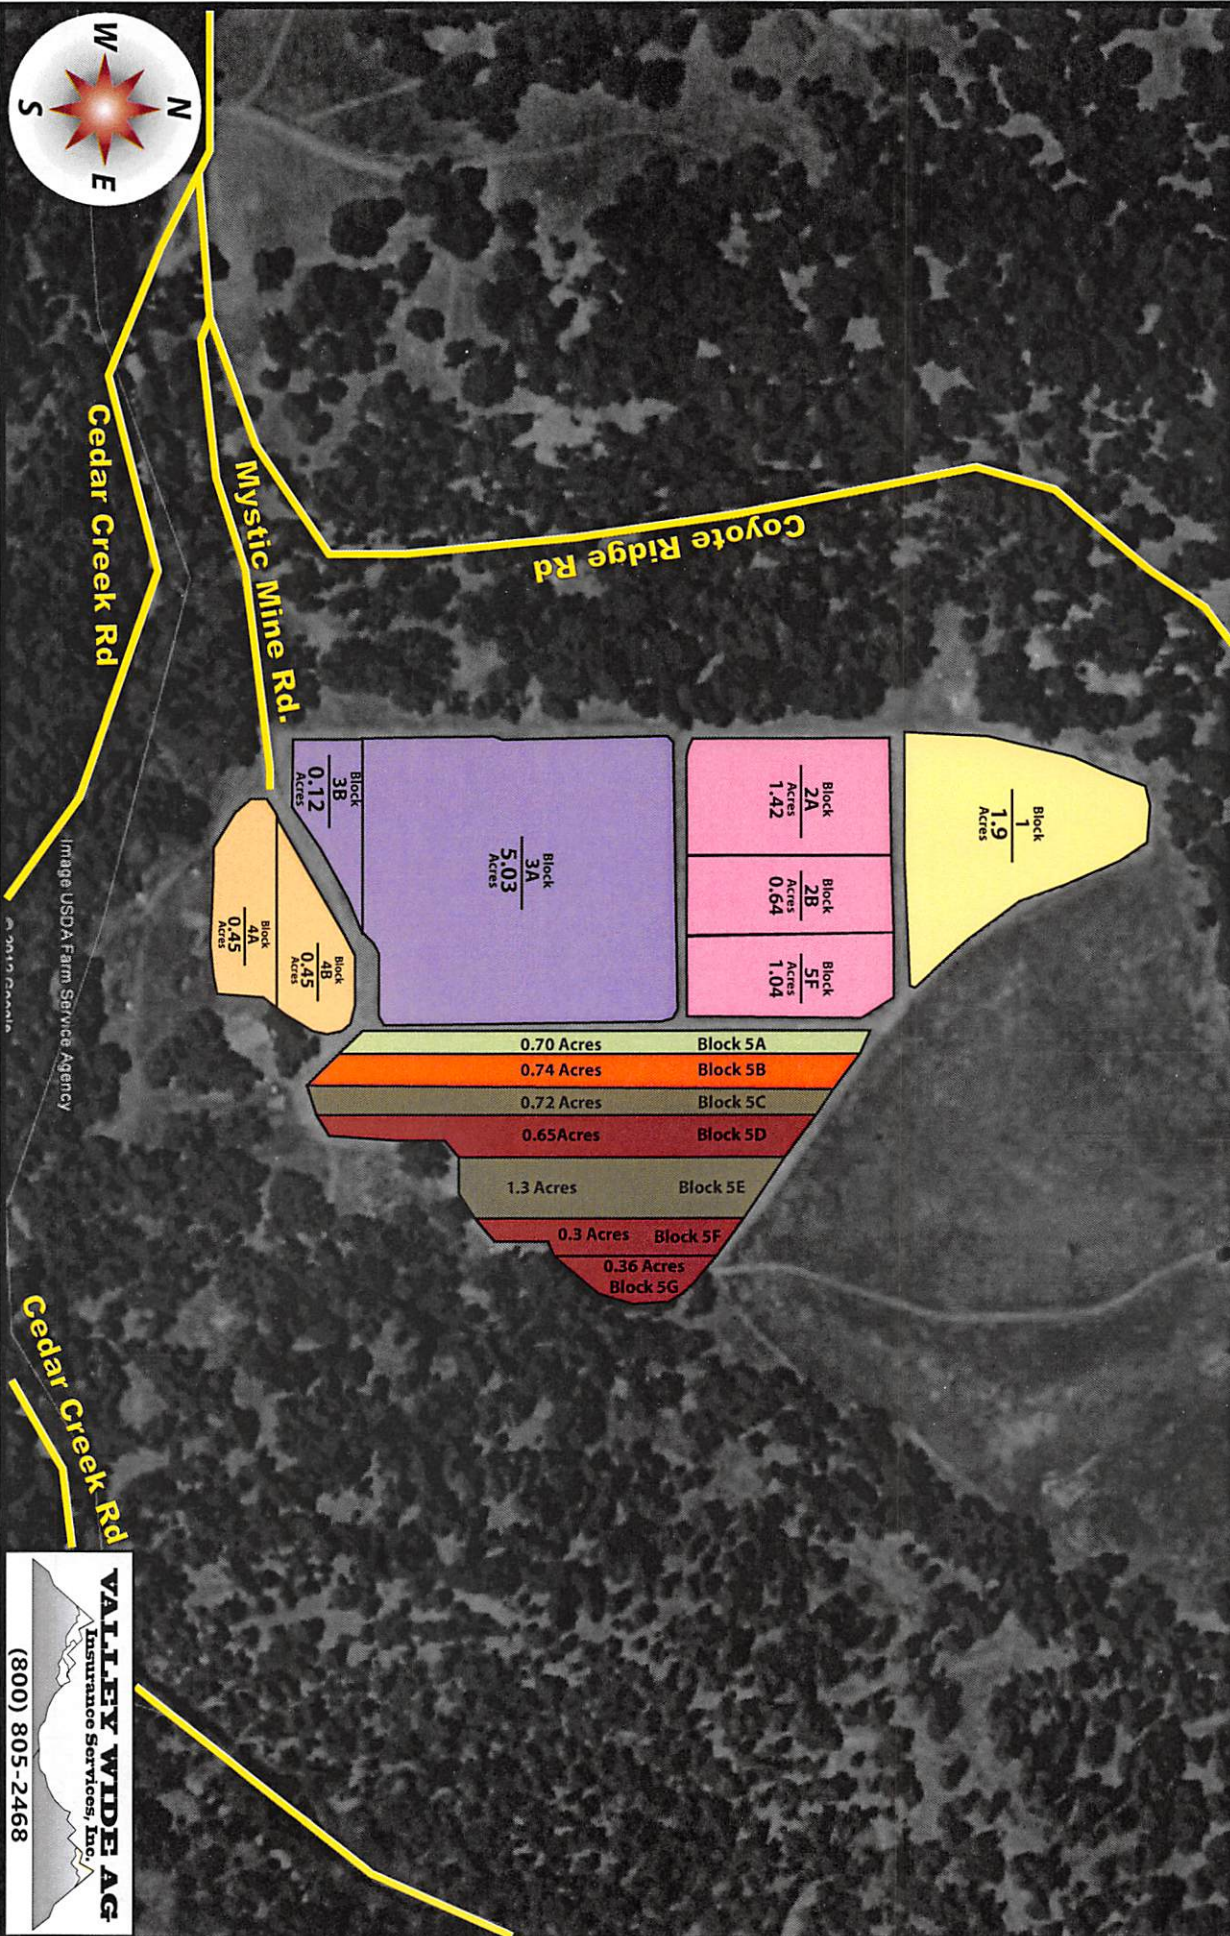

CLIENT

Lowell Davis
Hawk Creek Vineyard
 2844 Summit Suite 202
 Oakland, CA 94609
 Phone: (510) 967-3577

RANCH

3625 Cedar Creek Rd
Summerset, CA 95684
 El Dorado County California
 Section, Township and Range
 8 / 8N / 12E
 Aerial Imagery May 24, 2009
 Map Updated January 25, 2015

MAP KEY

	Cabernet Franc		Primitivo
	Grenache Blanc		Roussanne
	Grenache Noir		Vignier
	Muscats Blanc		Zinfandel
	Road		

VALLEY WIDE AG
 Insurance Services, Inc.
 (800) 805-2468

Image USDA Farm Service Agency
 © 2010 Google